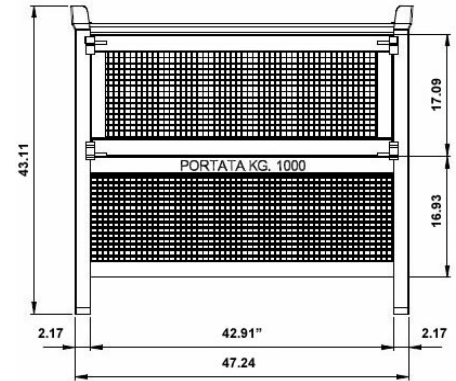

## Blue Fittings Cage

**Part #**  
039-BLUE-CAGE

**WARNING:** Cancer and Reproductive Harm - [www.P65Warnings.ca.gov](http://www.P65Warnings.ca.gov)

Download the JGB® Mobile App

Click for directions:

**JGB® Headquarters**  
Liverpool, NY 13088  
(315) 451-2770