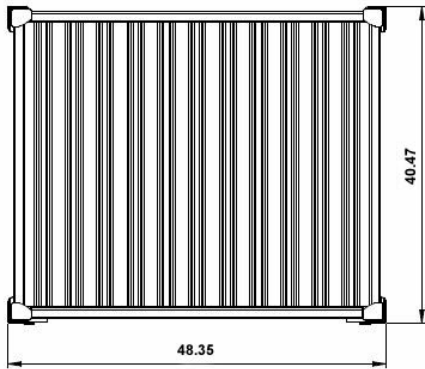

## Blue Fittings Cage

**Part #**  
039-BLUE-CAGE

**WARNING:** Cancer and Reproductive Harm - [www.P65Warnings.ca.gov](http://www.P65Warnings.ca.gov)

Download the JGB® Mobile App

Click for directions:

**JGB® Headquarters**  
Liverpool, NY 13088  
(315) 451-2770