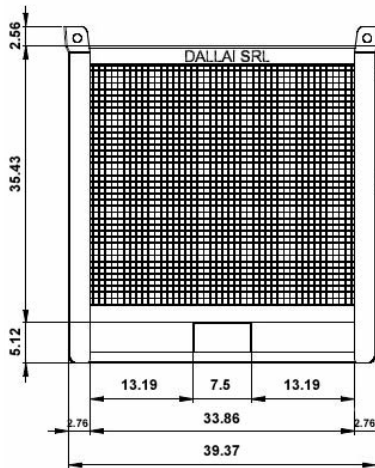

## Blue Fittings Cage

**Part #**  
039-BLUE-CAGE

**WARNING:** Cancer and Reproductive Harm - [www.P65Warnings.ca.gov](http://www.P65Warnings.ca.gov)

Download the JGB® Mobile App

Click for directions:

**JGB® Headquarters**  
Liverpool, NY 13088  
(315) 451-2770